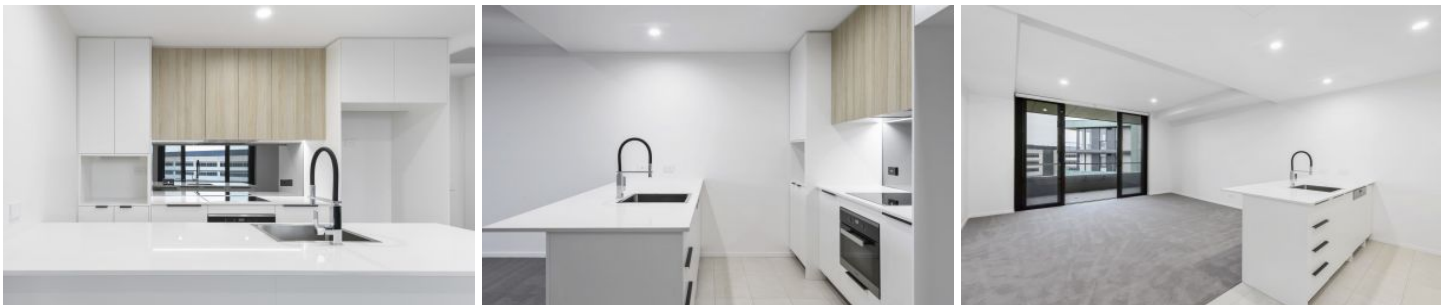

CARTER + CO

117/81 Constitution Ave Campbell ACT

1 1 1

Positioned on the 6th floor of the popular ISKIA complex, this 1 bedroom apartment feels light and airy and offers views towards Lake Burley Griffin.

View : <https://www.carterandcoagents.com.au/lease/act/inner-north/campbell/residential/apartment/7486180>

On entry, the extensive storage this apartment offers is evident with floor to ceiling cabinetry opposite the kitchen. The open plan living area is a fantastic size and flows out onto the spacious covered balcony.

The kitchen offers plenty of storage and bench space, integrated dishwasher and Miele appliances.

Large panoramic windows provide fantastic views from the bedroom. The wide hallway further compliments this home large open-plan feel.